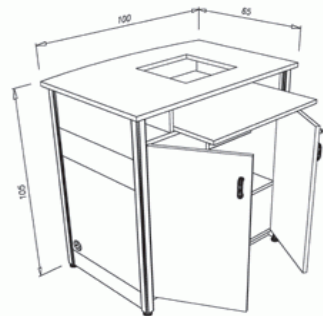

Bin Drawer on castor wheels

Counter & Cash desk

Counters & Cash desks can be designed to suit specific requirements. See below for more examples!

Other Counters

(Alum & Colour)

(Alum & Wood clad)

(Alum & Stratified)

Examples of Internal arrangements:

Handicapped Ledge/Counter

Sliding Doors & Drawers

Computer shelf

Drawers with Hanging folder drawers

Advice Desks

Advice Desks are available in thermo lacquered aluminium, melamine and laminate and various colours. The desk can hold a computer inside with a 15" or 17" screen.

Guide Rails

Guide rail for the counters and cash desks area are made of centred and thermo lacquered aluminium.

Equipment can be custom designed to suit shop layout.